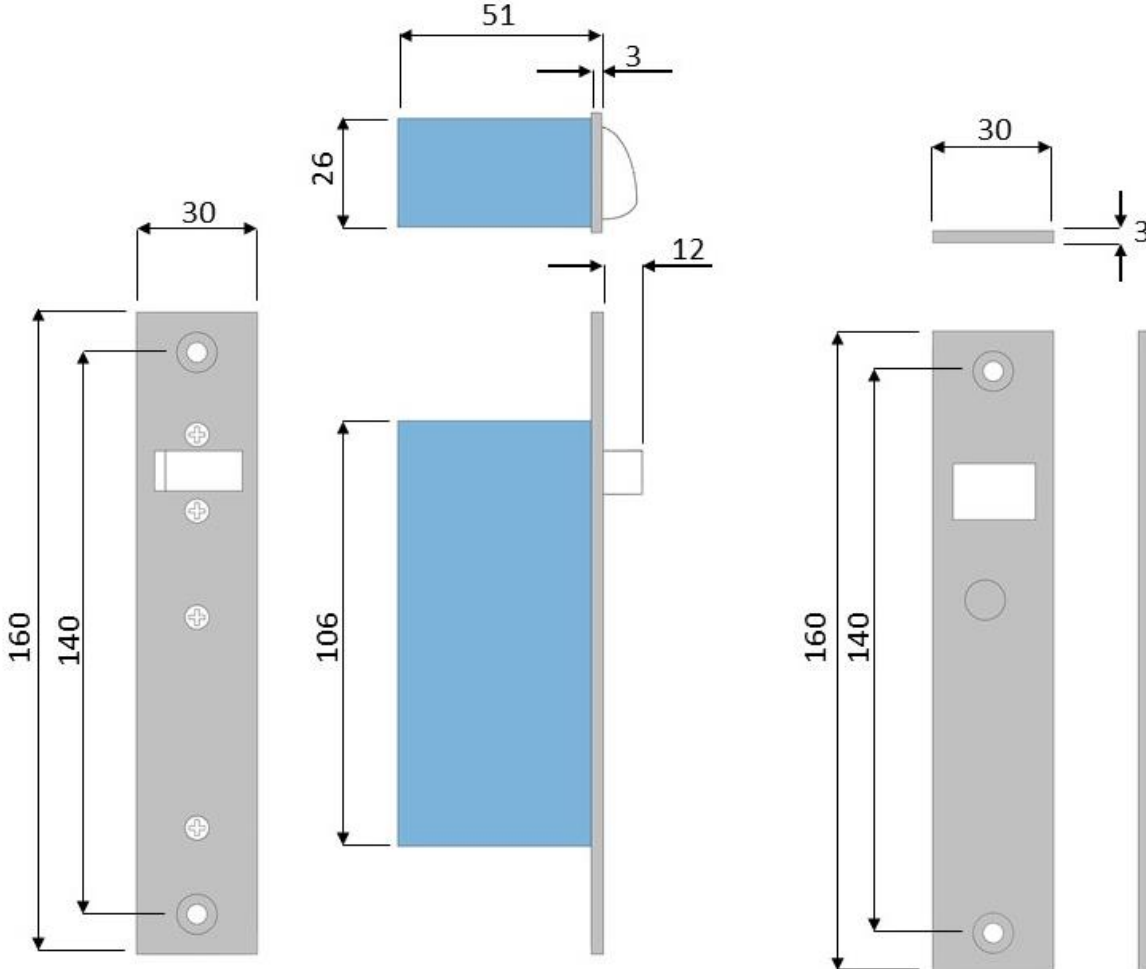

Securefašt

(Dimension in mm)

ASA66 Single Action Electronic Lock